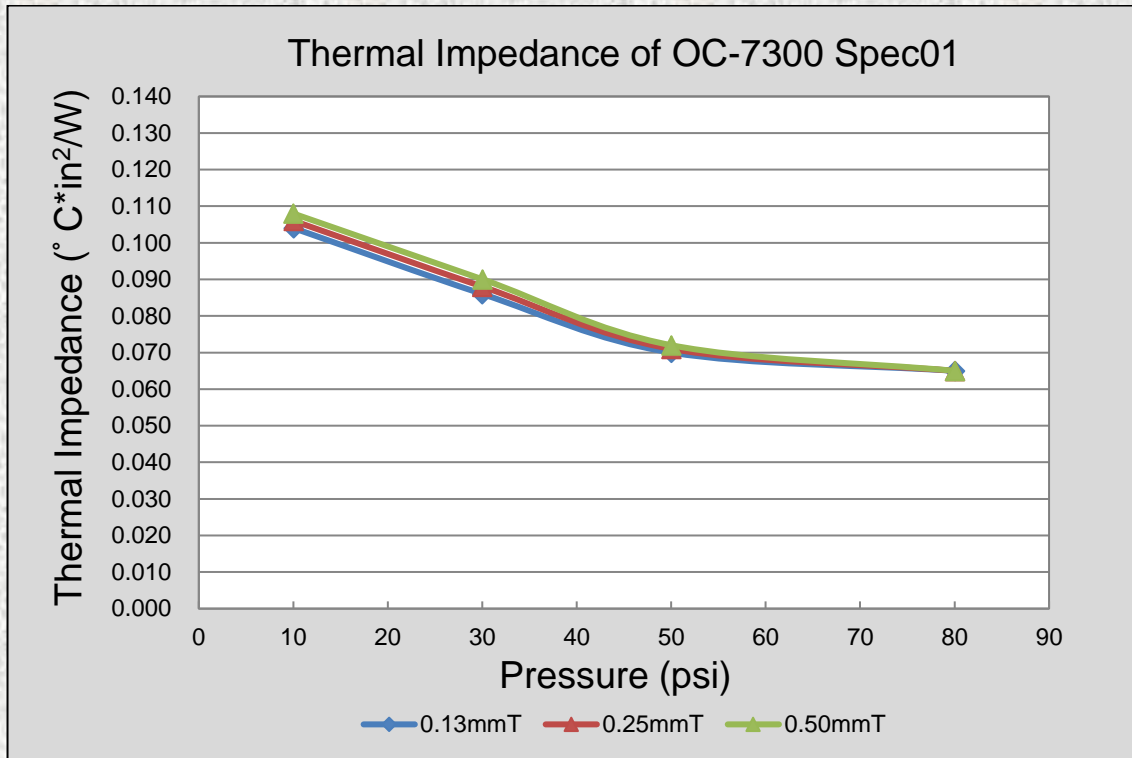

SEM (North America) Inc.

Tel: +1 585-643-2000
Fax: +1 585-427-7216
Address: 1555 Jefferson Road,
Rochester, NY 14623

SEM Belgium bv

+32 59 560 270
Schatting 73,
8210 Zedelgem, Belgium

SEM Asia Ltd.

+852 2686 8168
+852 2686 8268
Unit 1, 3/F Block A, New Trade Plaza,
6 On Ping Street, Shatin, N.T., Hong Kong

SEM (Dongguan) Ltd.

+86-769-8334 1628
+86-769-8334 2028
No. 8A Qiaoxin Road, Qiaotou,
Dongguan, Guangdong, China
Postal code 523525