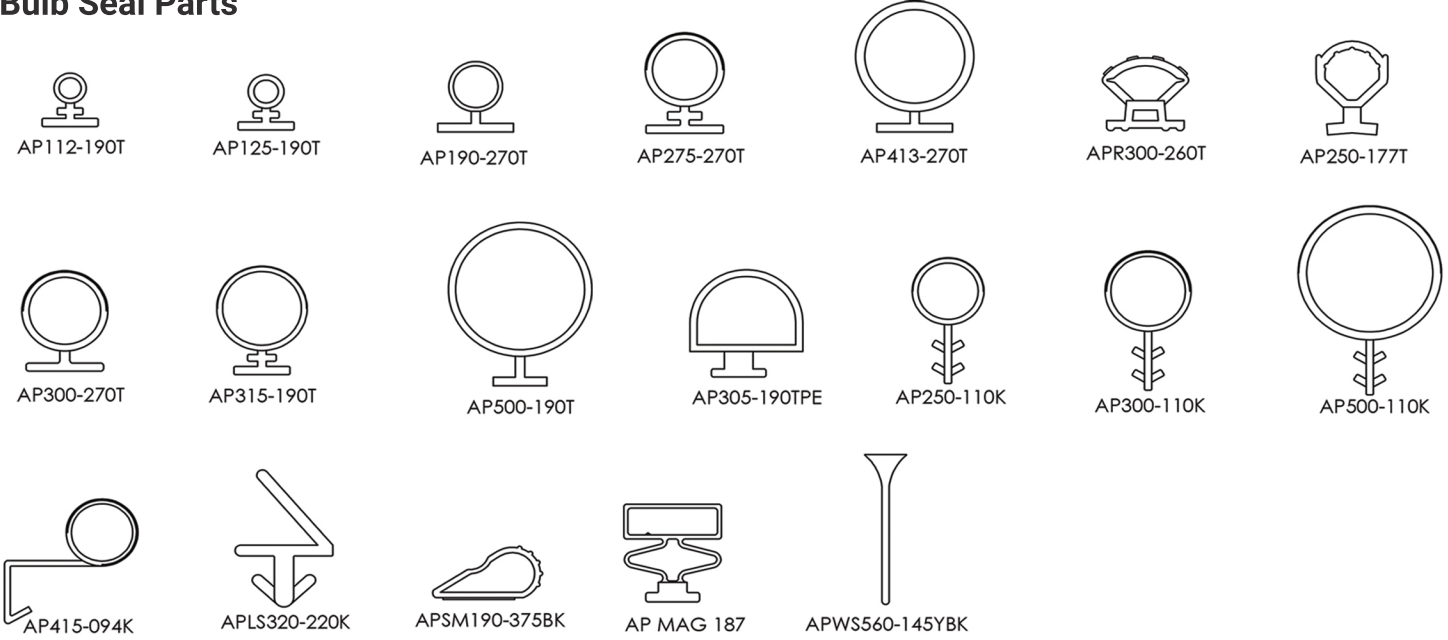

### ABOUT US

Located in Rochester, NY, SEM Specialty Products (SEMSP) specializes in producing extruded copolymer seals.

- Primarily a polypropylene based, with a wide variety of material options available
- Available in a variety of shapes, sizes, colors and mounting options
- Low coefficient of friction
- Great as a secondary seal to shed water, create a pressure drop, redirect air flow, etc.
- Can be used almost anywhere
- Many profiles available (see included pages)
- Custom profiles are also available

## Bulb Seal Parts

## Leaf Seal Parts

## Glazing Seal Parts